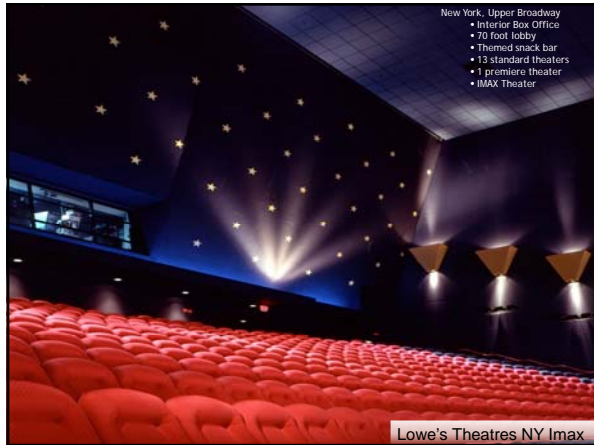

Gallegos Lighting A Thorburn Associates Studio

© 2010

SAN FRANCISCO

LOS ANGELES

ORLANDO

RALEIGH-DURHAM