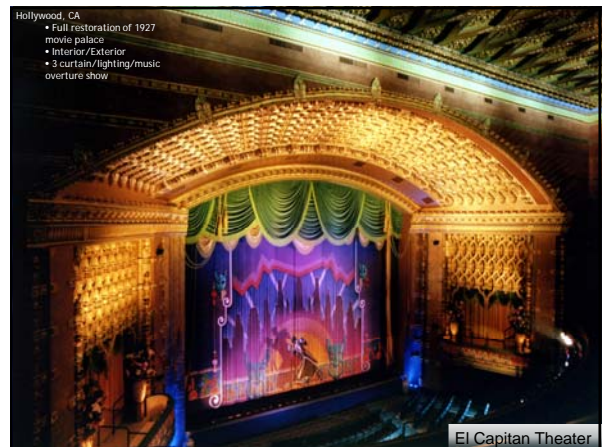

Gallegos Lighting A Thorburn Associates Studio

© 2010

SAN FRANCISCO

LOS ANGELES

ORLANDO

RALEIGH-DURHAM