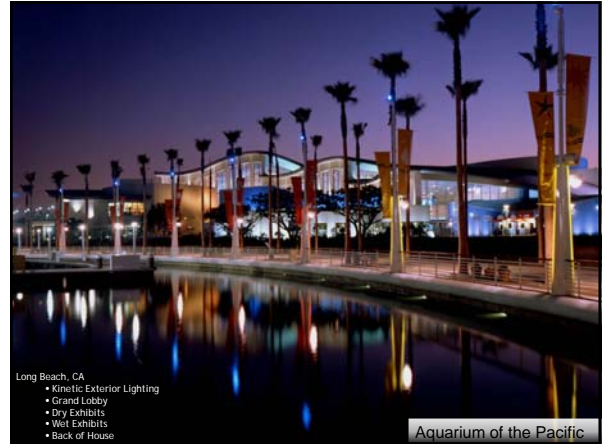

Long Beach, CA
• Kinetic Exterior Lighting
• Grand Lobby
• Dry Exhibits
• Wet Exhibits
• Back of House

Aquarium of the Pacific