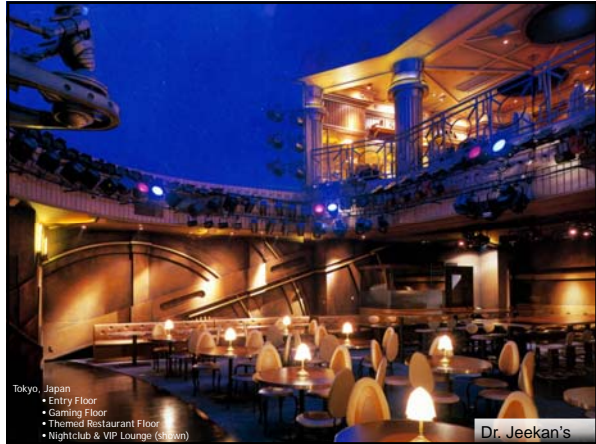

Gallegos Lighting A Thorburn Associates Studio

Dr. Jeekan's